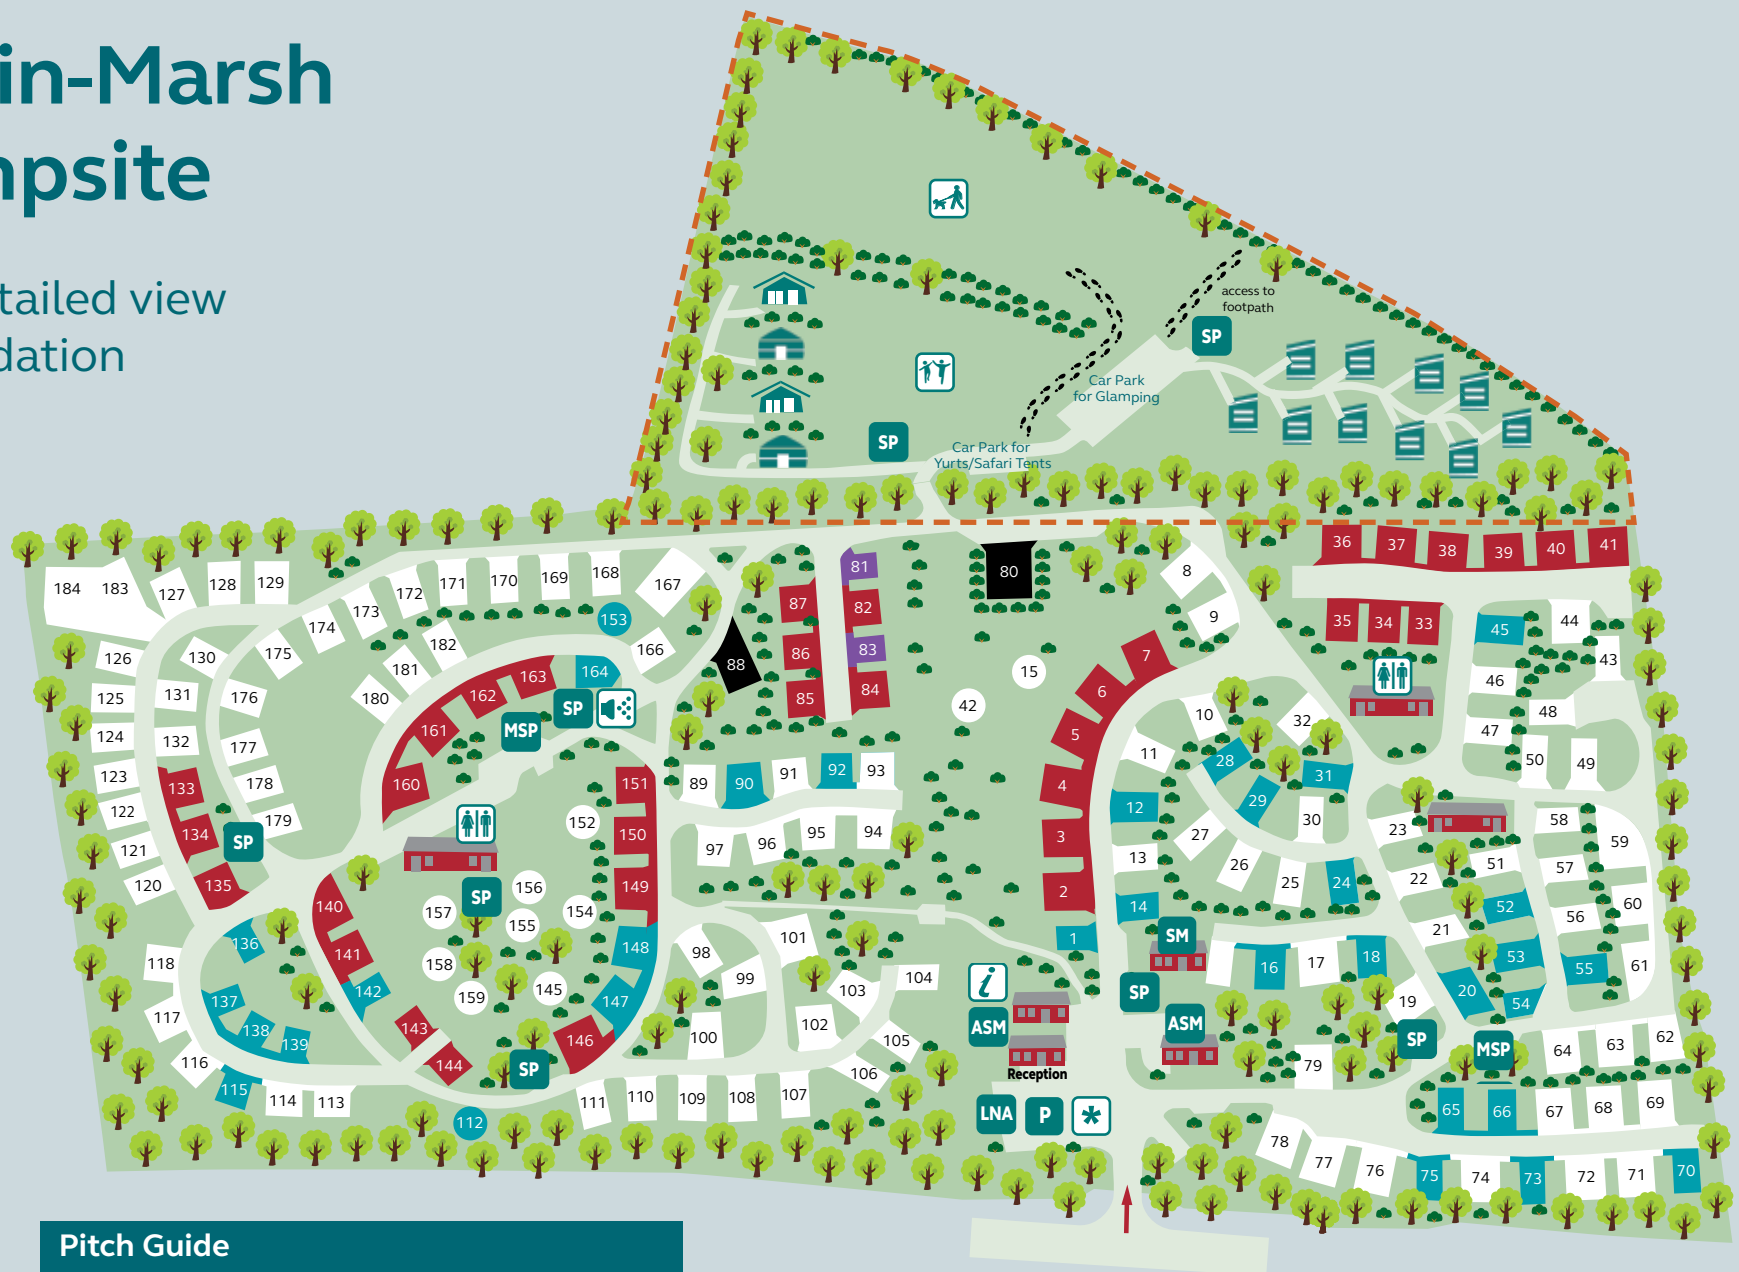

# Moreton-in-Marsh Club Campsite

See over for a detailed view of the accommodation areas of the site.

## Site Map Key

-  Assembly Point
-  Assistant Site Manager
-  Dog Walk
-  Dog & Cycle Wash Point
-  Footpath
-  Glamping Pods
-  Information Room
-  Late Night Arrivals Area
-  Motorhome Service Point
-  Parking
-  Play Area
-  Safari Tent
-  Service Point
-  Site Manager
-  Toilet Block
-  Yurt

# Accommodation areas

## Site facilities