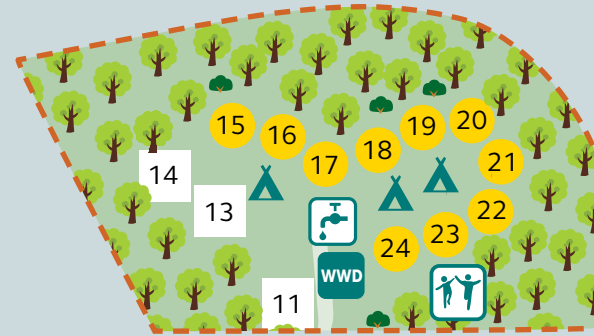

Tent pitches