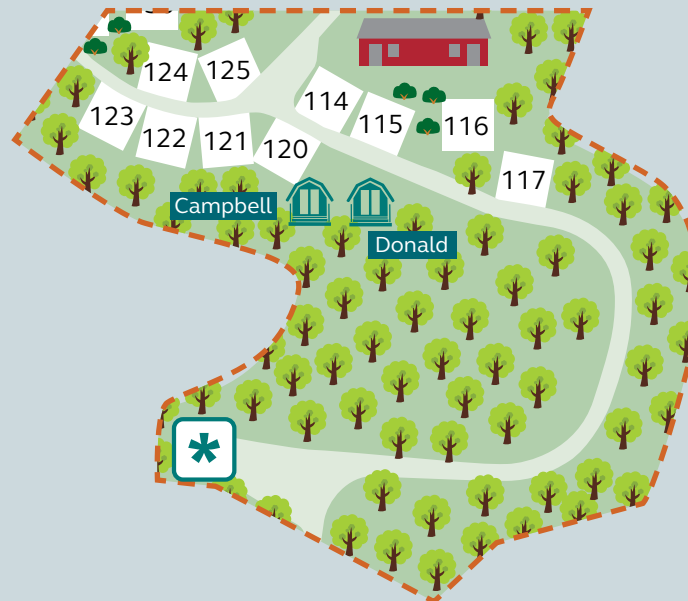

Camping Pods

Safety on site

Fire point

Please check where your nearest fire point is so you can raise the alarm if you discover a fire, make a note of where the assembly point is and read the fire action notice. Fire extinguishers are provided at the fire points. If fire breaks out, follow the Site Staff's instructions. Keep your children safe by making them aware of the danger of emergency services rushing to the scene. Alarm/warning bells are on each fire extinguisher box located around site.

Vehicles and cycles

For the safety and enjoyment of everyone on site, please keep your speed down. The speed limit on all sites is 5mph; that's 1st gear. Pedestrians always have priority over vehicles when crossing site roads. Please expect that young children may move around your vehicle carelessly, because they have little understanding of road risks, and adapt your driving technique to allow for this.

Please make sure you follow one-way systems and there should be no cycling on site during the hours of darkness.

Water gullies

Please use a torch at night and be aware of the surface water gullies.

Site facilities

Toilets and showers

The toilet blocks are closed for cleaning at the times shown on the block doors. Please ensure that children are supervised by an adult at all times.

Play areas

There are three play areas on site, please ensure that children are supervised by an adult at all times.