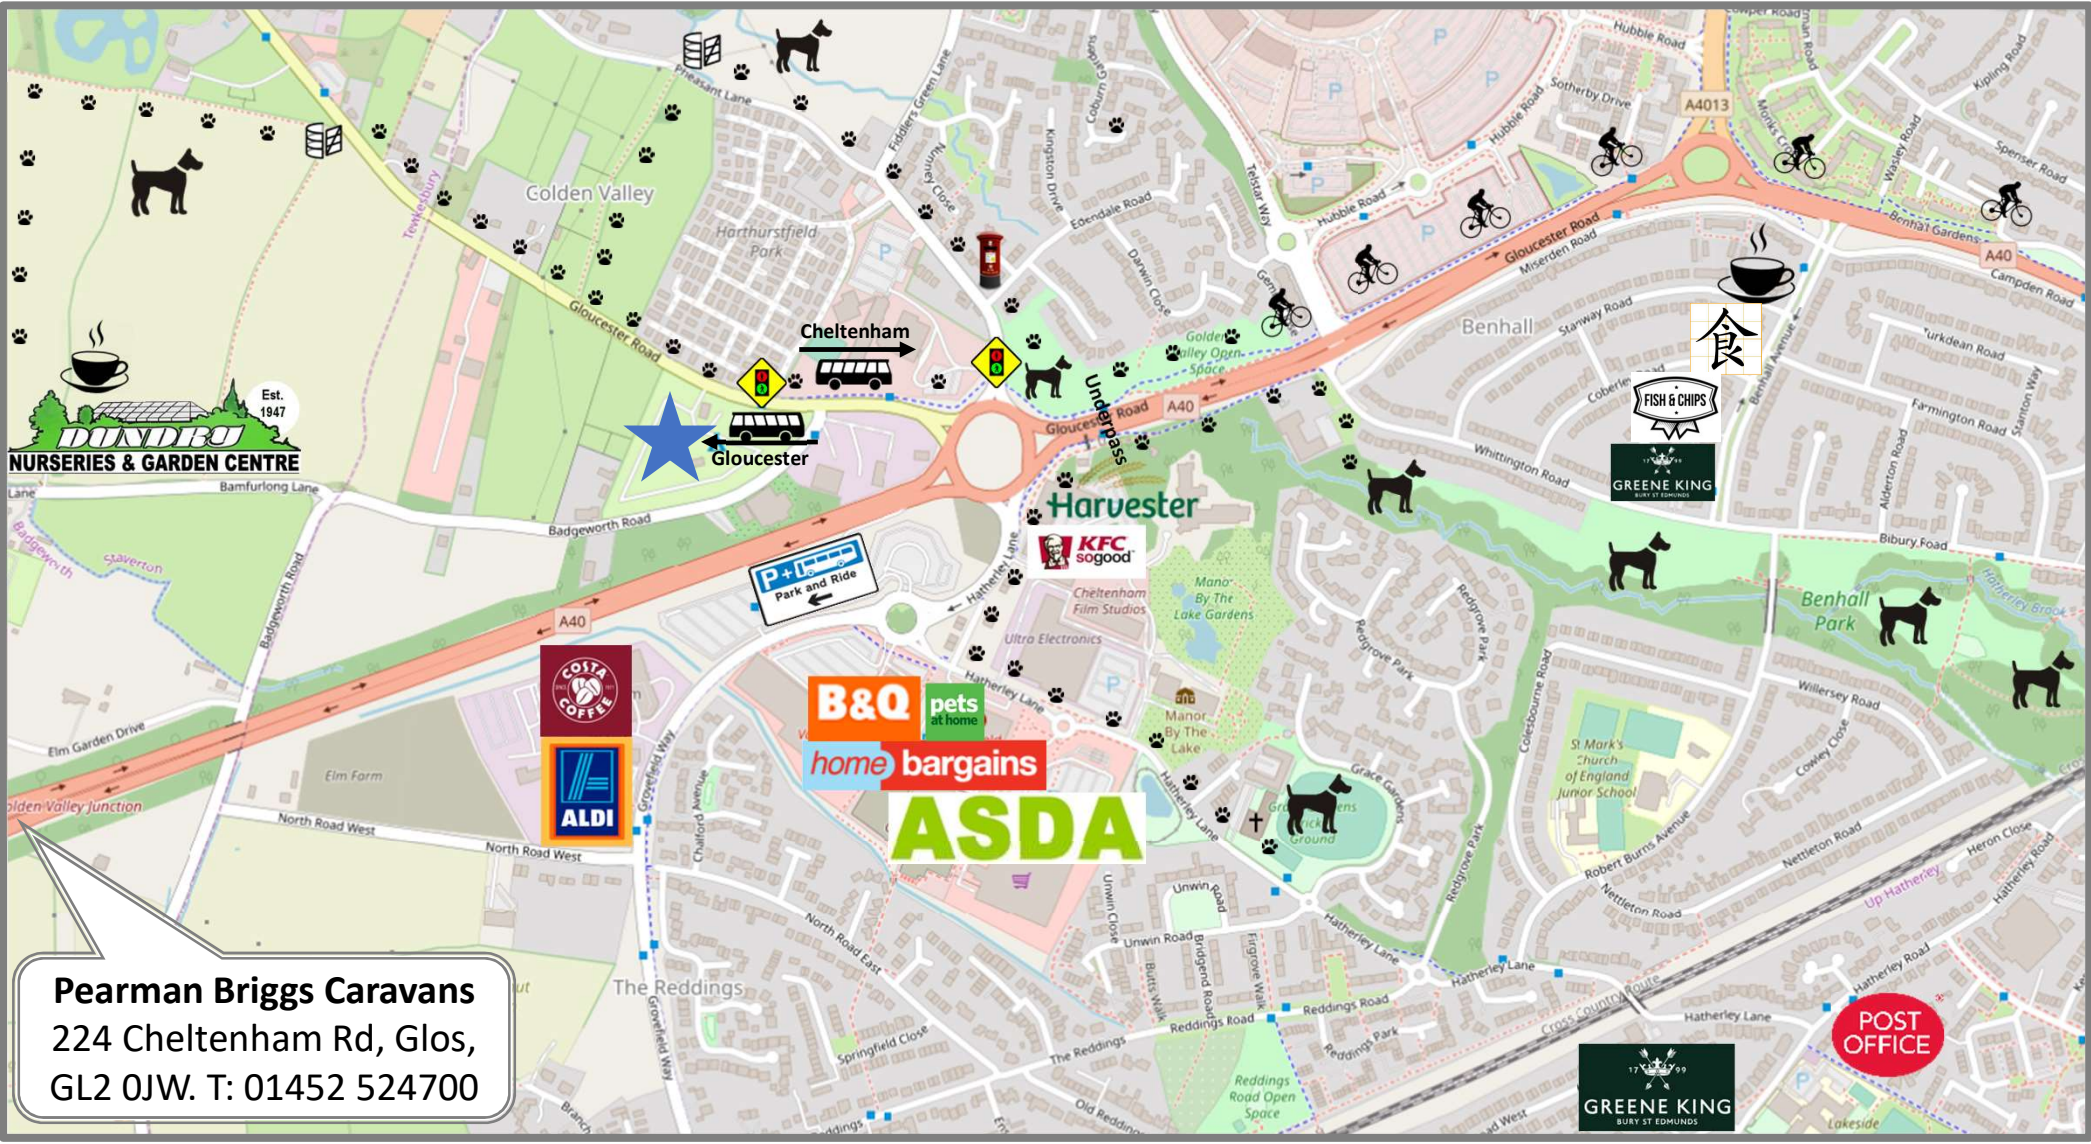

Briarfields Touring Park, Local Information

Pearman Briggs Caravans
 224 Cheltenham Rd, Glos,
 GL2 0JW. T: 01452 524700

Stagecoach 94: Cheltenham - Gloucester
 Bus Stop: Golden Valley Hotel which is in between Churchdown, Hare and Hounds and GCHQ, Benhall Gloucester Road.
 Every 20 mins during the daytime until 19:15 hrs
 From 19:15 hrs buses are every 30 mins all night

Local Taxi Numbers
 Dial a Cab: 01242 24 24 24
 Easy Cars: 01242 25 37 77
 Andy Cabs: 01242 262 611

Local Takeaway's:
 Indian Cottage: 01242 690 100
 Super woks Chinese: 01242 255 533
 Yuen Wah House: 01242 233 733
 Siam Smile (Thai): 01242 260 666