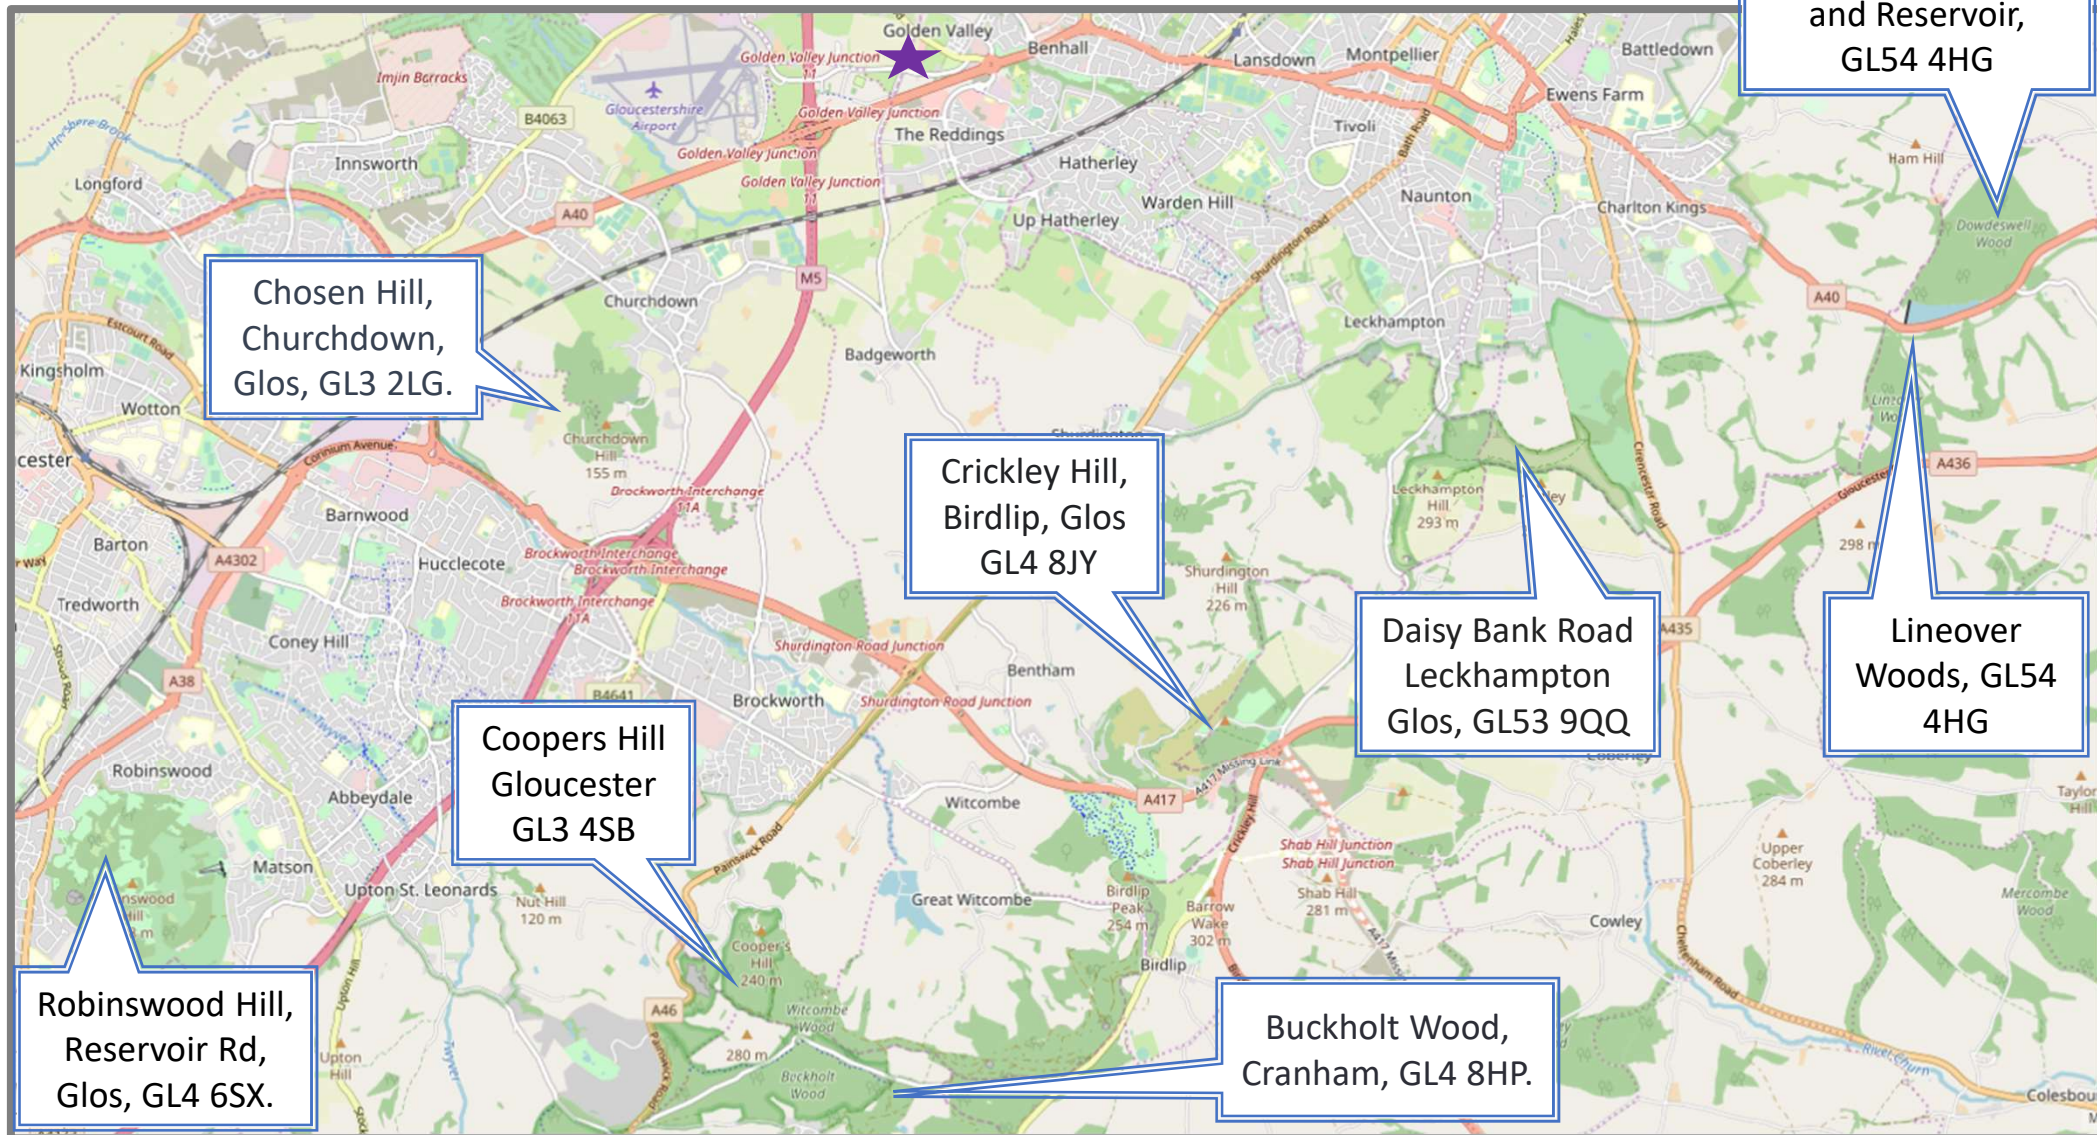

# Local Walks

Chosen Hill,  
Churchdown,  
Glos, GL3 2LG.

Crickley Hill,  
Birdlip, Glos  
GL 8JY

Daisy Bank Road  
Leckhampton  
Glos, GL53 9QQ

Dowdeswell Woods  
and Reservoir,  
GL54 4HG

Lineover  
Woods, GL54  
4HG

Coopers Hill  
Gloucester  
GL3 4SB

Robinswood Hill,  
Reservoir Rd,  
Glos, GL4 6SX.

Buckholt Wood,  
Cranham, GL4 8HP.